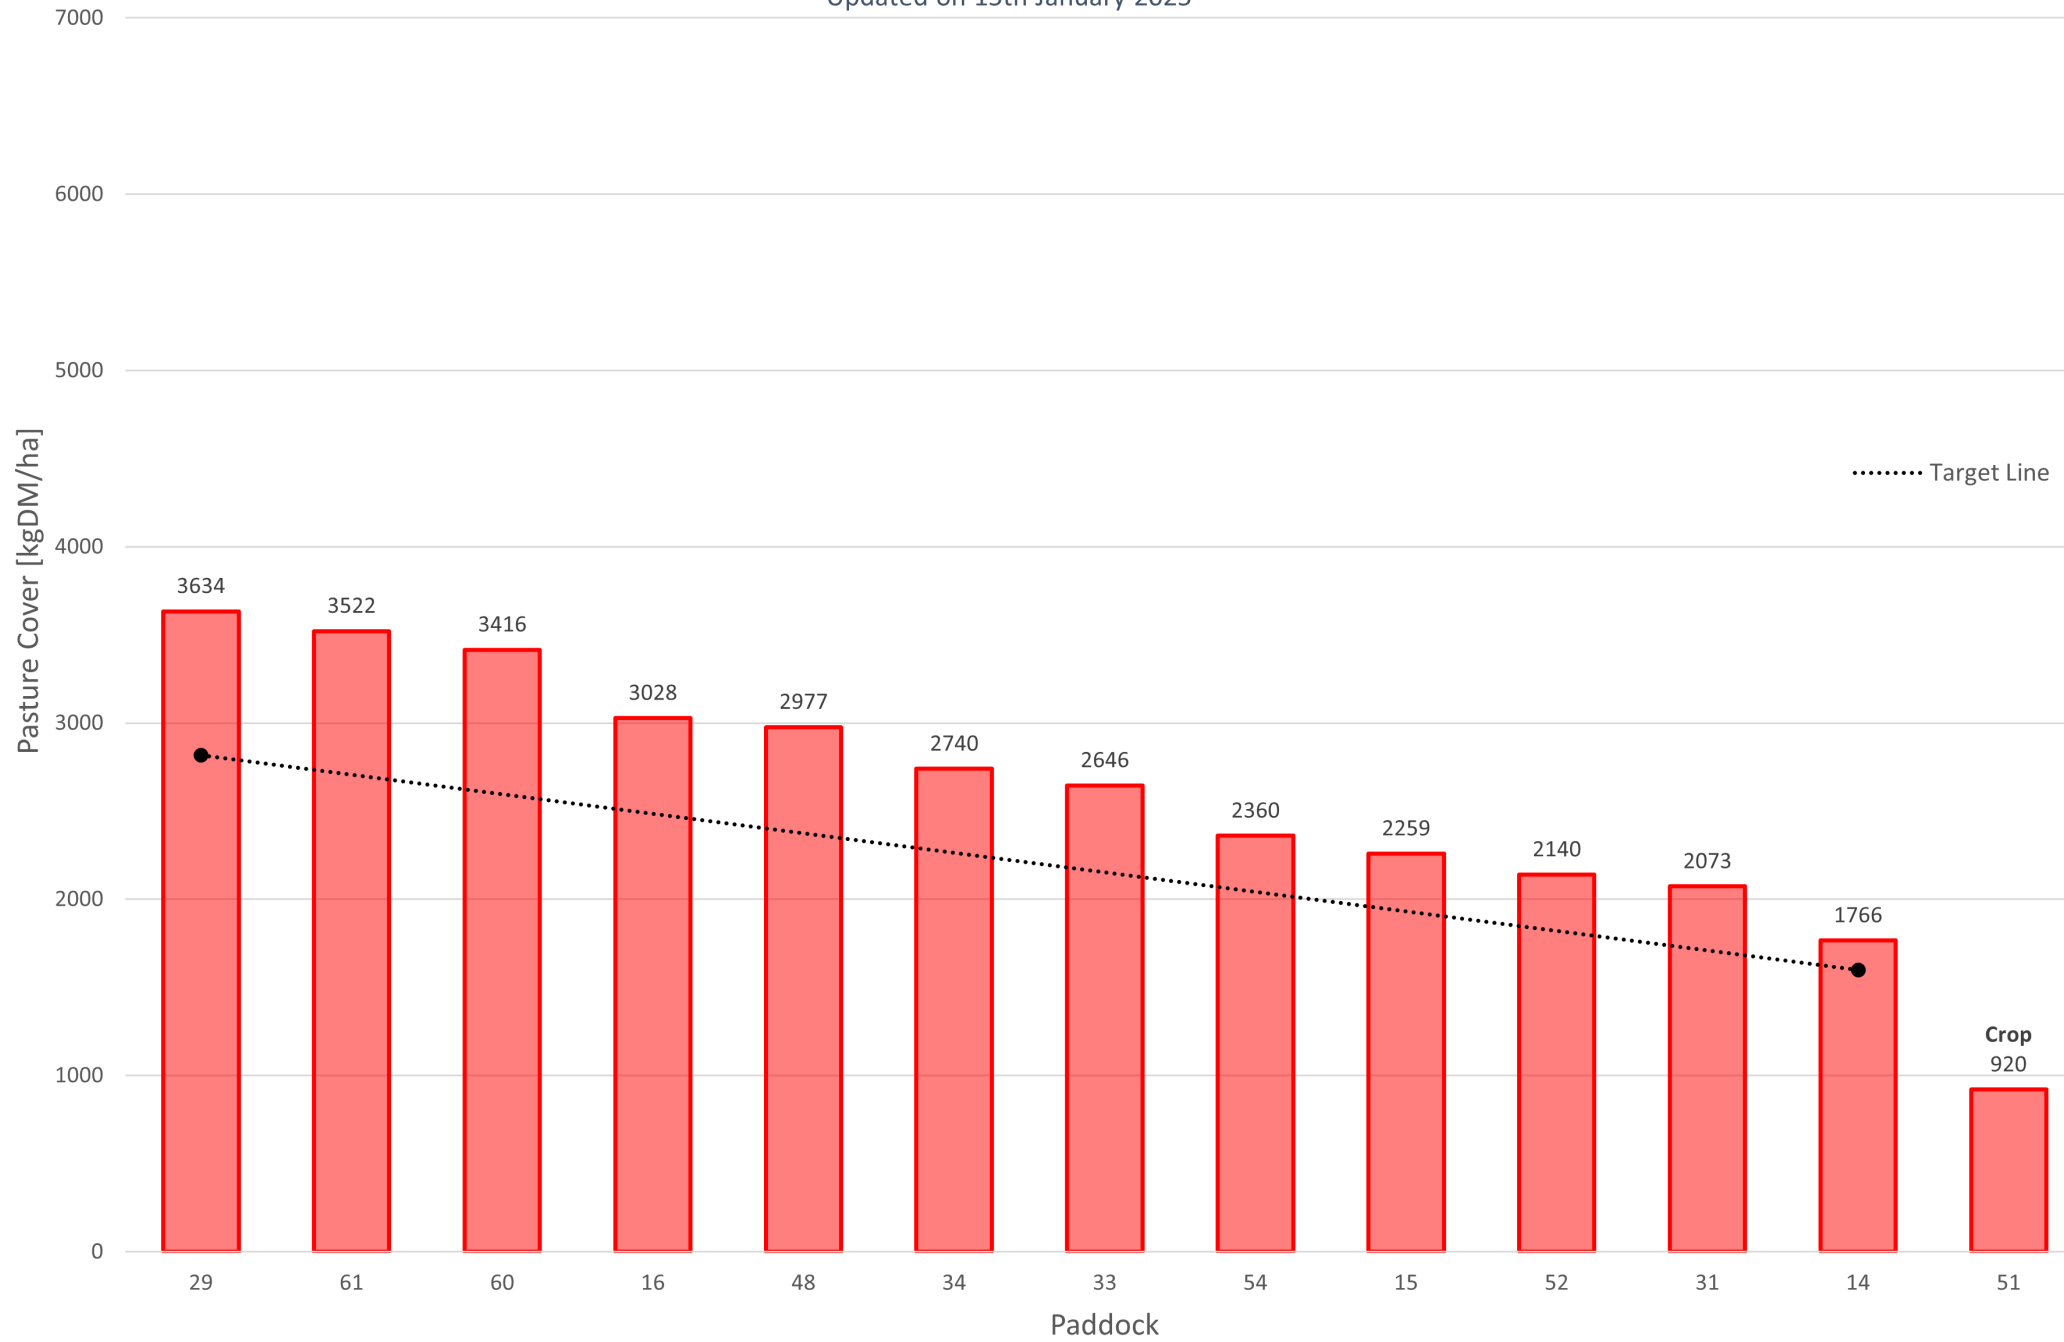

Standard Pasture | Contemporary Management

Updated on 15th January 2025

Diverse Pasture | Regenerative Management

Updated on 15th January 2025

Diverse Pasture | Contemporary Management

Updated on 15th January 2025