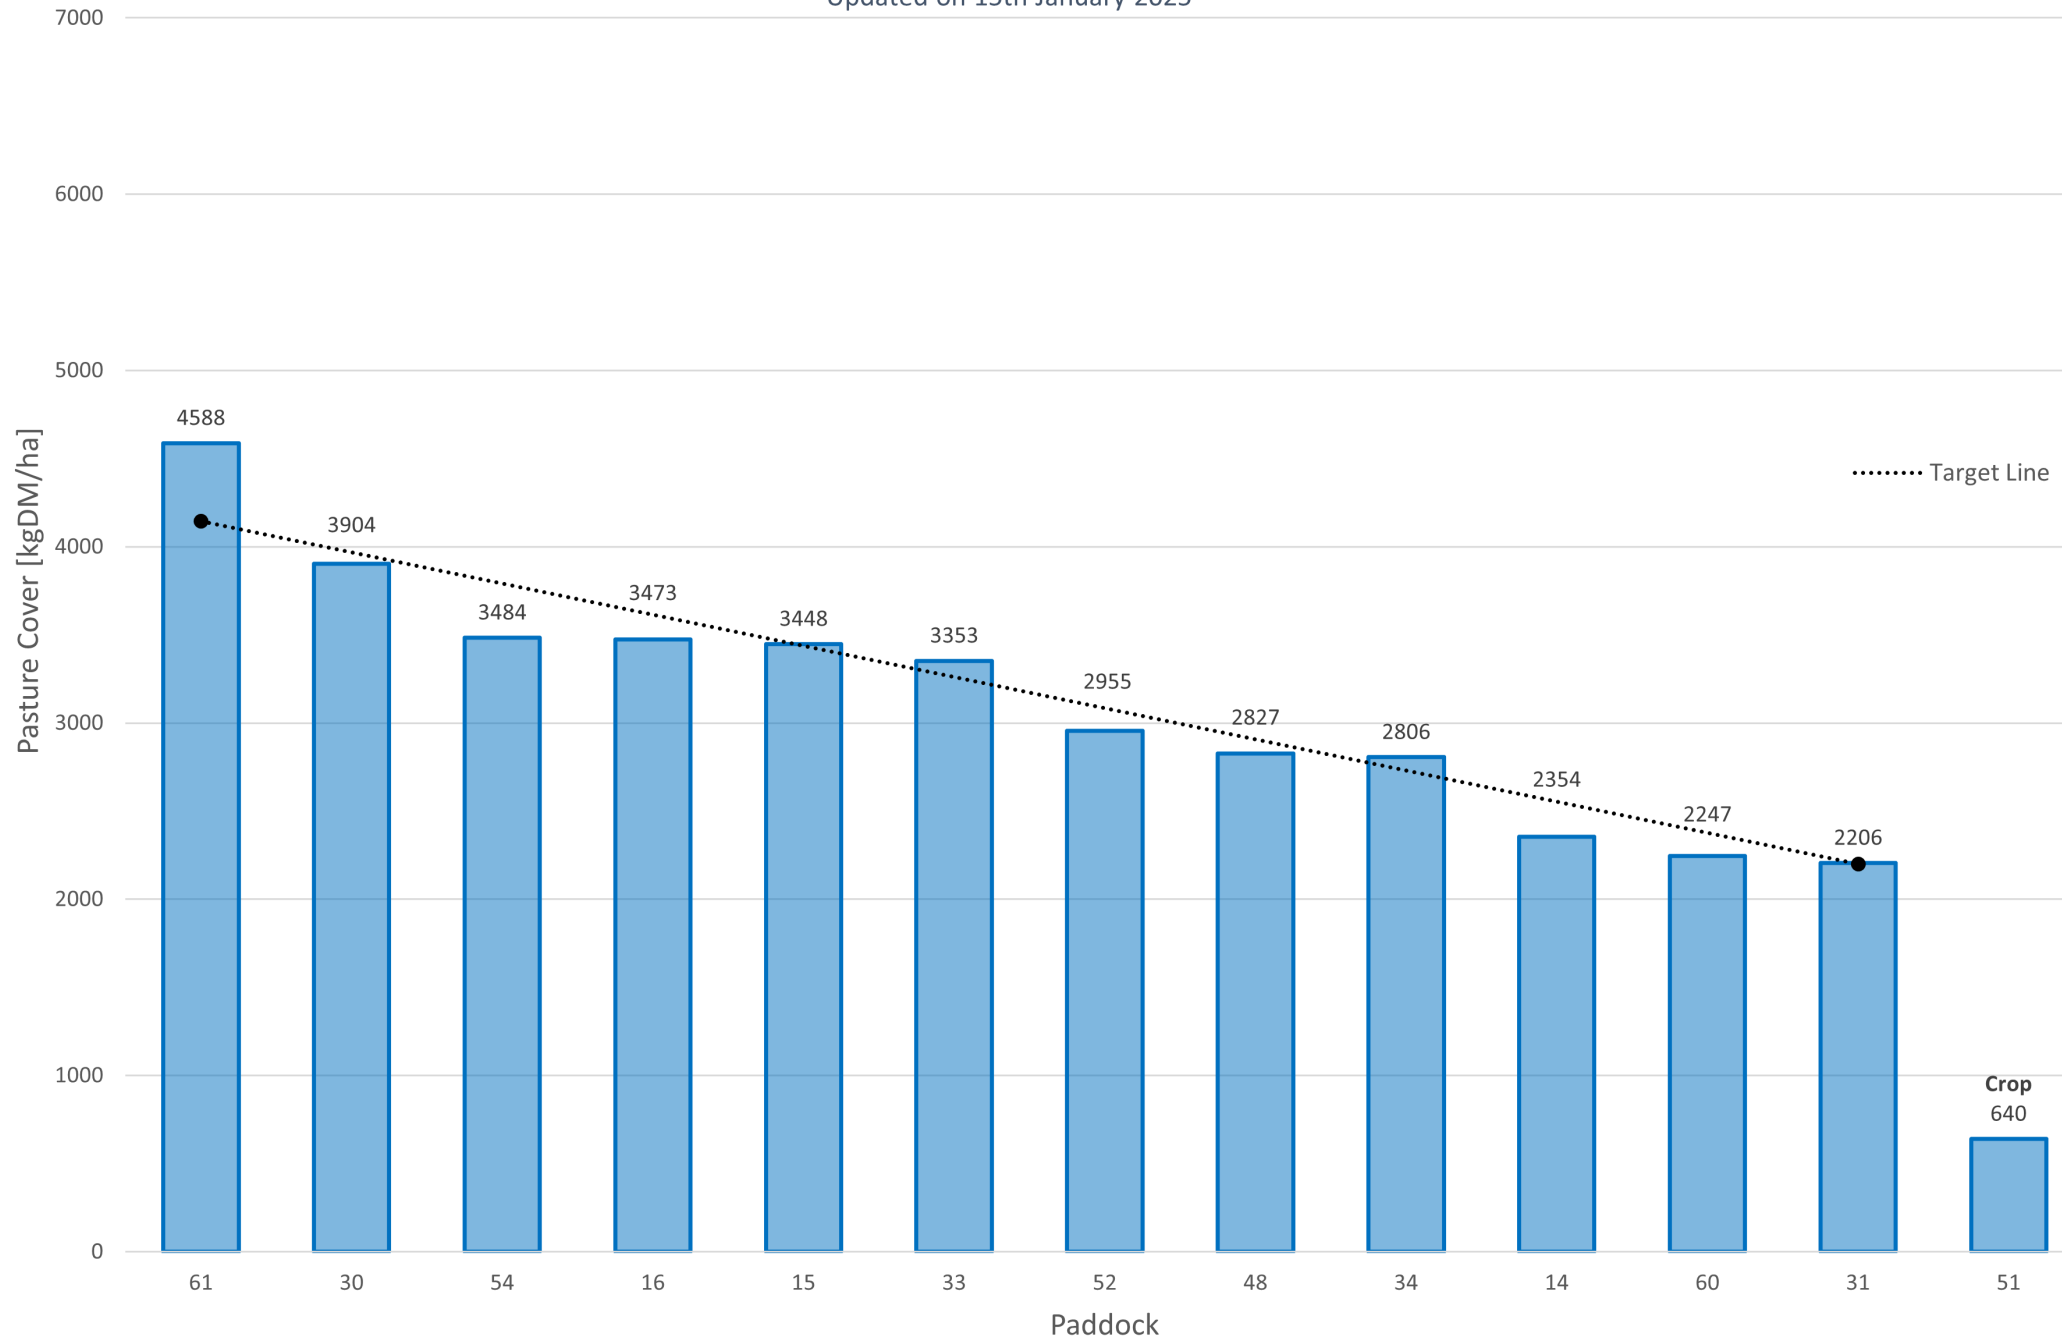

Standard Pasture | Contemporary Management

Updated on 15th January 2025

Diverse Pasture | Regenerative Management

Updated on 15th January 2025

Diverse Pasture | Contemporary Management

Updated on 15th January 2025